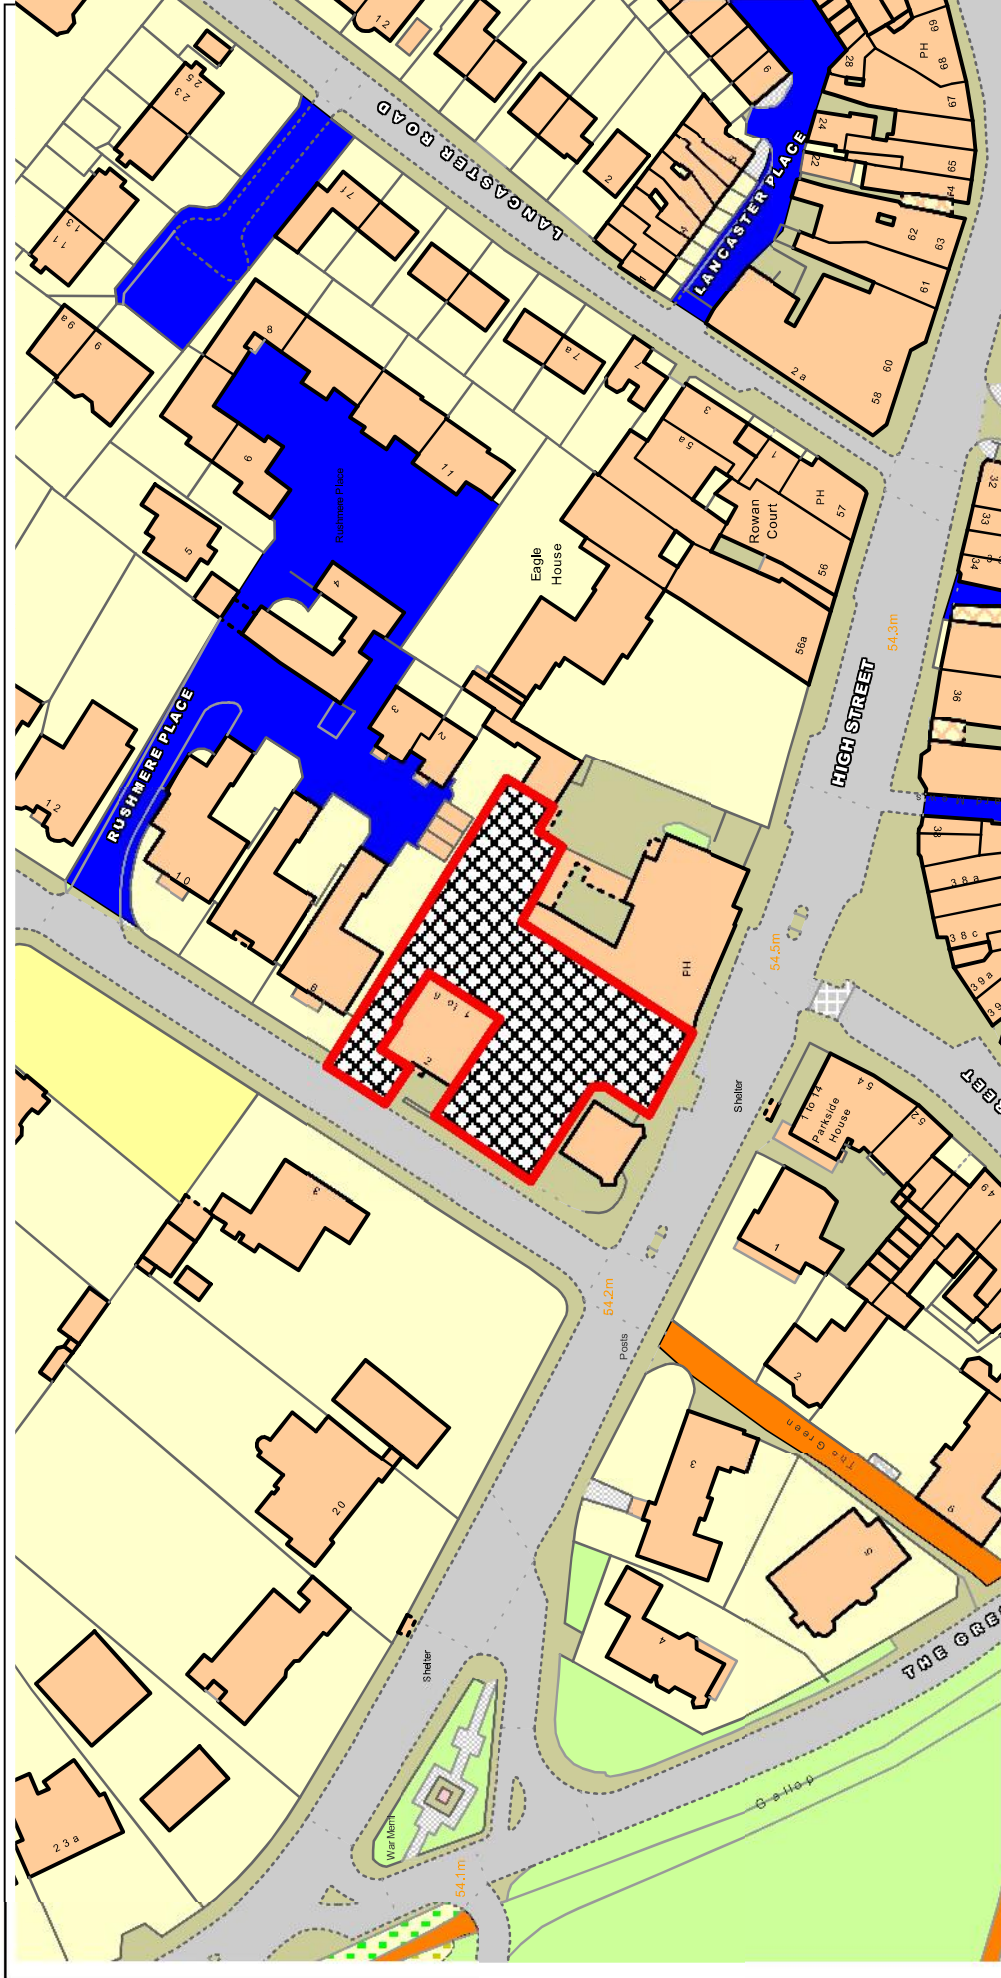

NORTHGATE SE GIS Print Template

Text Details 55A Hill Place House, High Street, Wimbledon, SW19 5BA

This material has been reproduced from Ordnance Survey digital map data with the permission of the controller of Her Majesty's Stationery Office, © Crown Copyright.

This page is intentionally left blank